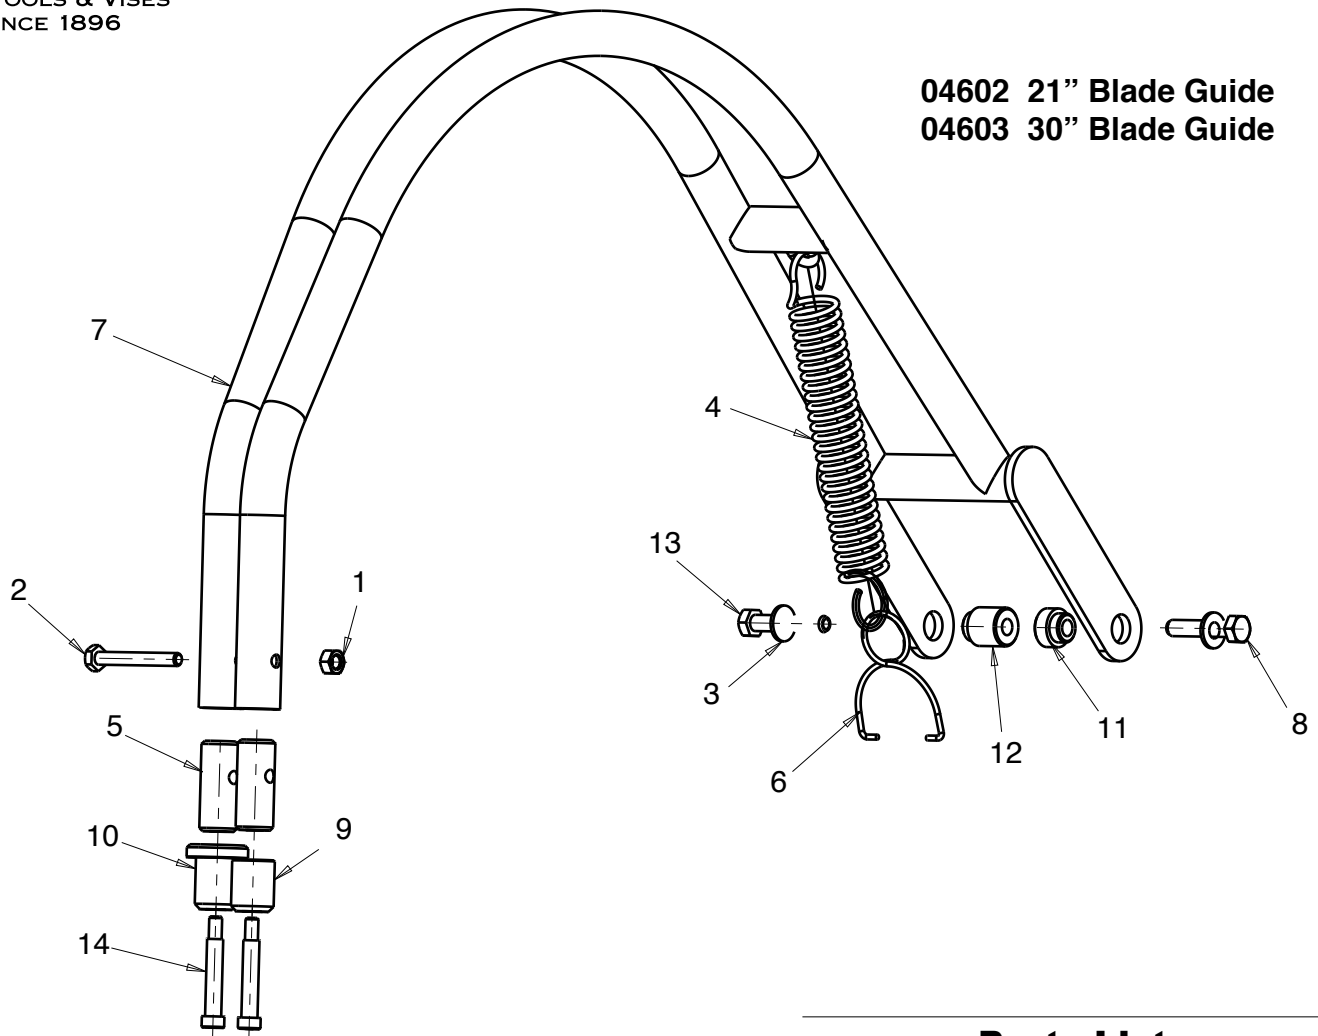

PIPE TOOLS & VISES
SINCE 1896

Saw It® Blade Guide

Replacement Parts

04602 21" Blade Guide
04603 30" Blade Guide

Parts List

| Ref. No. | Description | Item Code | Qty |
|----------|-----------------------------------|-----------|-----|
| 1 | NUT-STEEL COURSE PITCH 1/4-20 UNC | 30123 | 1 |
| 2 | HEX BOLT - 1/4-20 X 2" | 30109 | 1 |
| 3 | FLAT WASHER 5/16 | 30180 | 2 |
| 4 | EXTENSION SPRING | 30304 | 1 |
| 5 | ROLLER MOUNT | 94607 | 2 |
| 6 | BOW SPRING | 94612 | 1 |
| 7a | SAW GUIDE 21" | 94605 | 1 |
| 7b | SAW GUIDE 30" | 94613 | 1 |
| 8 | HEX BOLT - M8X1.25, 40mm | 30249 | 1 |
| 9 | SIDE ROLLER | 94608 | 1 |
| 10 | SIDE ROLLER | 94609 | 1 |
| 11 | LEFT INSERT | 94610 | 1 |
| 12 | RIGHT INSERT | 94611 | 1 |
| 13 | HEX BOLT - M8X1.25, 45mm | 30255 | 1 |
| 14 | SHOULDER BOLT 5/16 DIA X 2 LG | 34287 | 2 |