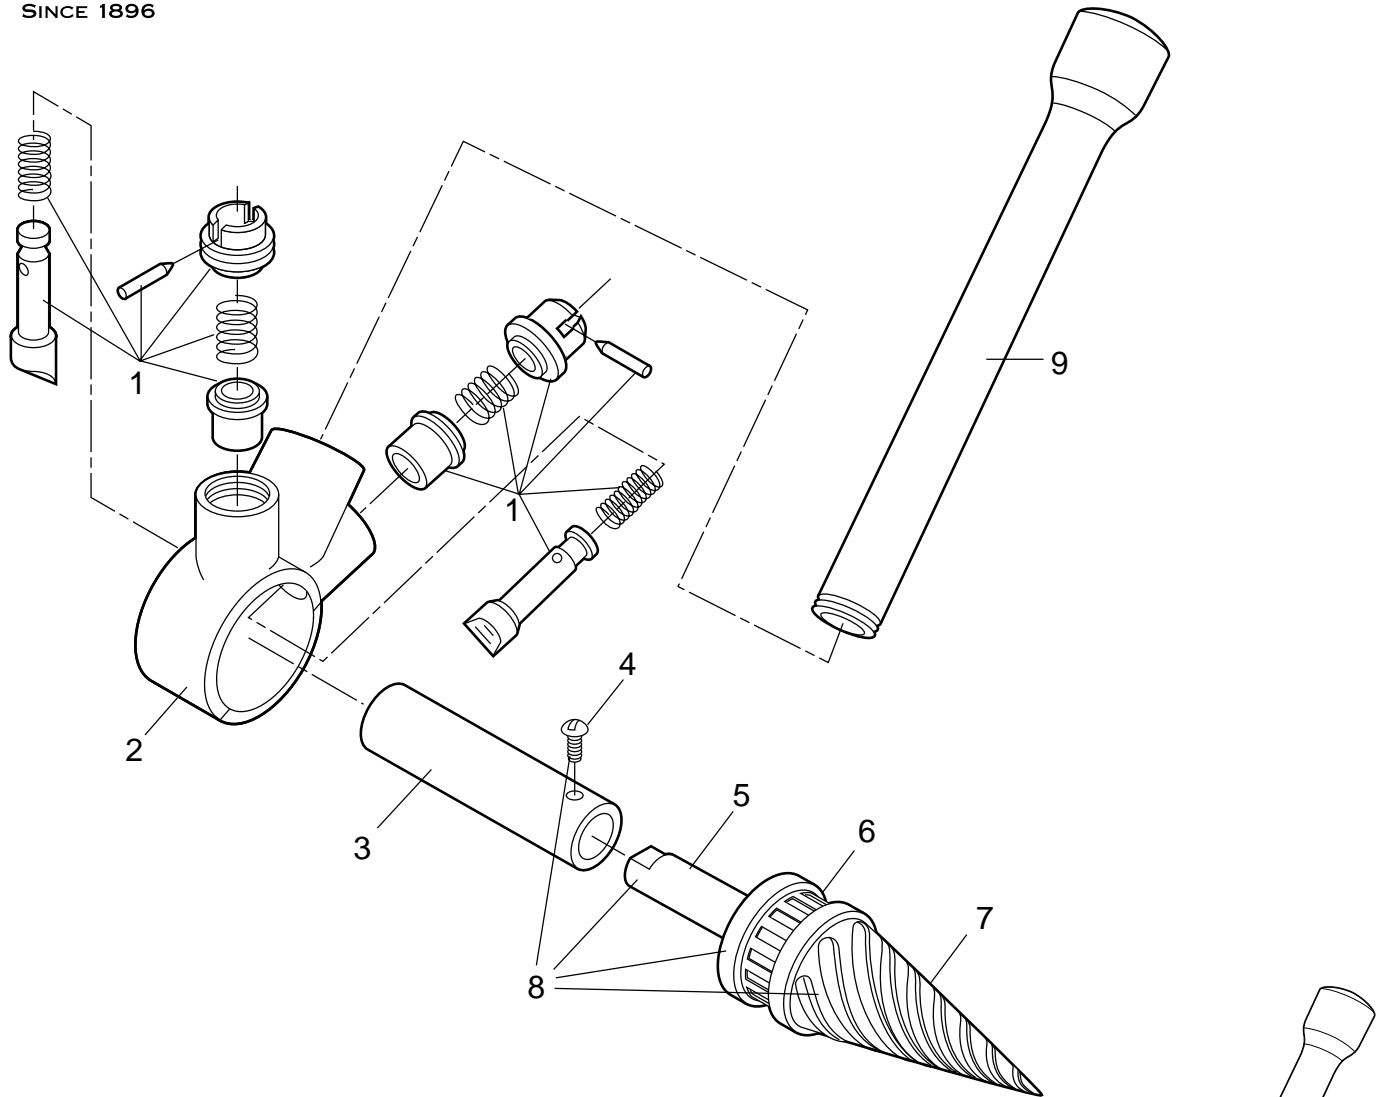

# 2-71 Pipe Reamer

Replacement Parts

## Parts List

Ref. No.	Description	Item Code	Cat. Number	Qty. Used
1	Pawl Assembly	96189	2-71RP	1
2	Ratchet Ring	95064	2-71R	1
3	Reamer Handle	96039	2-71UH	1
4	Machine Screw	30047	2-71MS	1
5	Reamer Stud	96017	2-71RUS	1
6	Reamer Head	96040	2-71RUH	1
7	Reamer Cone	96660	2-71RC	1
8	Reamer Unit Complete	96662	2-71RUC	1
9	Handle	97218	S81H	1