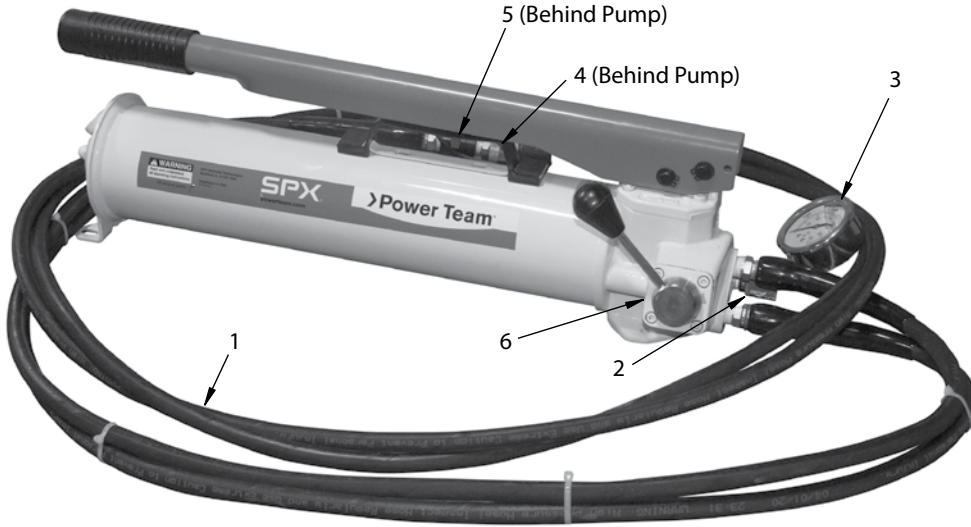

PIPE TOOLS & VISES
SINCE 1896

Bear Hug™ PE Squeeze Tool Pumps: PESMPA, PESAPA

Replacement Parts

Manual Pump #04329

Parts List

Ref No.	Part No.	Description	Qty.
1	94327	12-FT HYD. HOSE	2
2	94328	45 DEG. FITTING	1
3	94314	PRESSURE GAUGE	1
4	94322	COUPLER SET	1
5	94329	COUPLING FITTING	1
6	54287	PUMP STICKERS	1

Air-Over-Hydraulic Pump #04330

Parts List

Ref. No.	Part No.	Description	Qty.
1	94327	12-FT HYD. HOSE	2
2	94328	45 DEG. FITTING	1
3	94314	PRESSURE GAUGE	1
4	94322	COUPLER SET	1
5	94329	COUPLING FITTING	1
6	54287	PUMP STICKERS (3)	1
7	94324	HYD. NIPPLE CONNECTOR	1
8	94338	FLOW CONTROL VALVE	1
9	54288	REMINDER STICKER	1