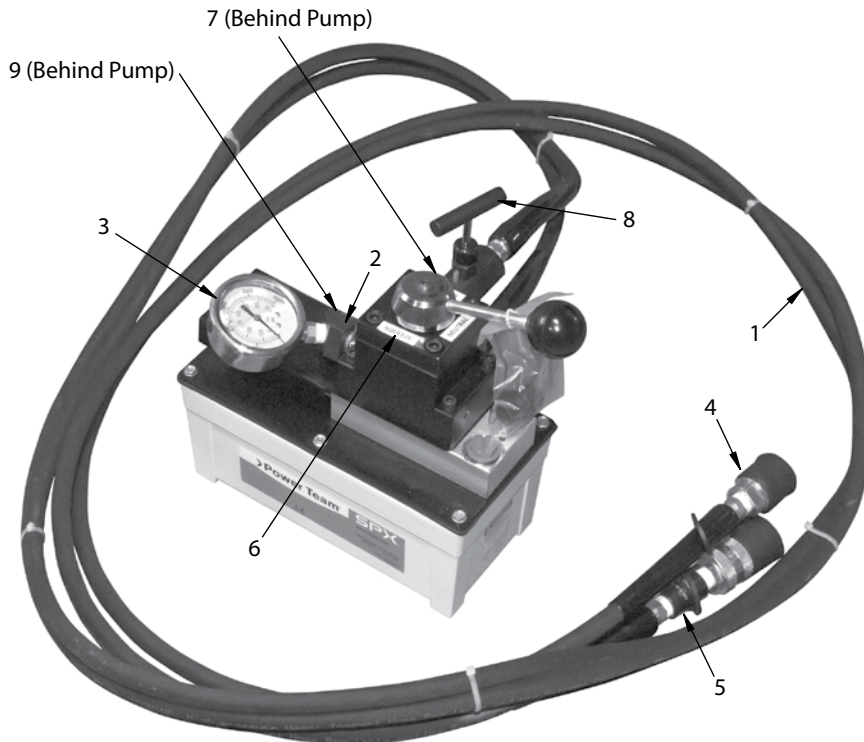

PIPE TOOLS & VISES
SINCE 1896

Bear Hug™ PE Squeeze Tool Pumps: PESMPA, PESAPA

Replacement Parts

Manual Pump #04329

Parts List

Ref No.	Part No.	Description	Qty.
1	94327	12-FT HYD. HOSE	2
2	94328	45 DEG. FITTING	1
3	94314	PRESSURE GAUGE	1
4	94322	COUPLER SET	1
5	94329	COUPLING FITTING	1
6	54287	PUMP STICKERS	1

Air-Over-Hydraulic Pump #04330

Parts List

Ref. No.	Part No.	Description	Qty.
1	94327	12-FT HYD. HOSE	2
2	94328	45 DEG. FITTING	1
3	94314	PRESSURE GAUGE	1
4	94322	COUPLER SET	1
5	94329	COUPLING FITTING	1
6	54287	PUMP STICKERS (3)	1
7	94324	HYD. NIPPLE CONNECTOR	1
8	94338	FLOW CONTROL VALVE	1
9	54288	REMINDER STICKER	1