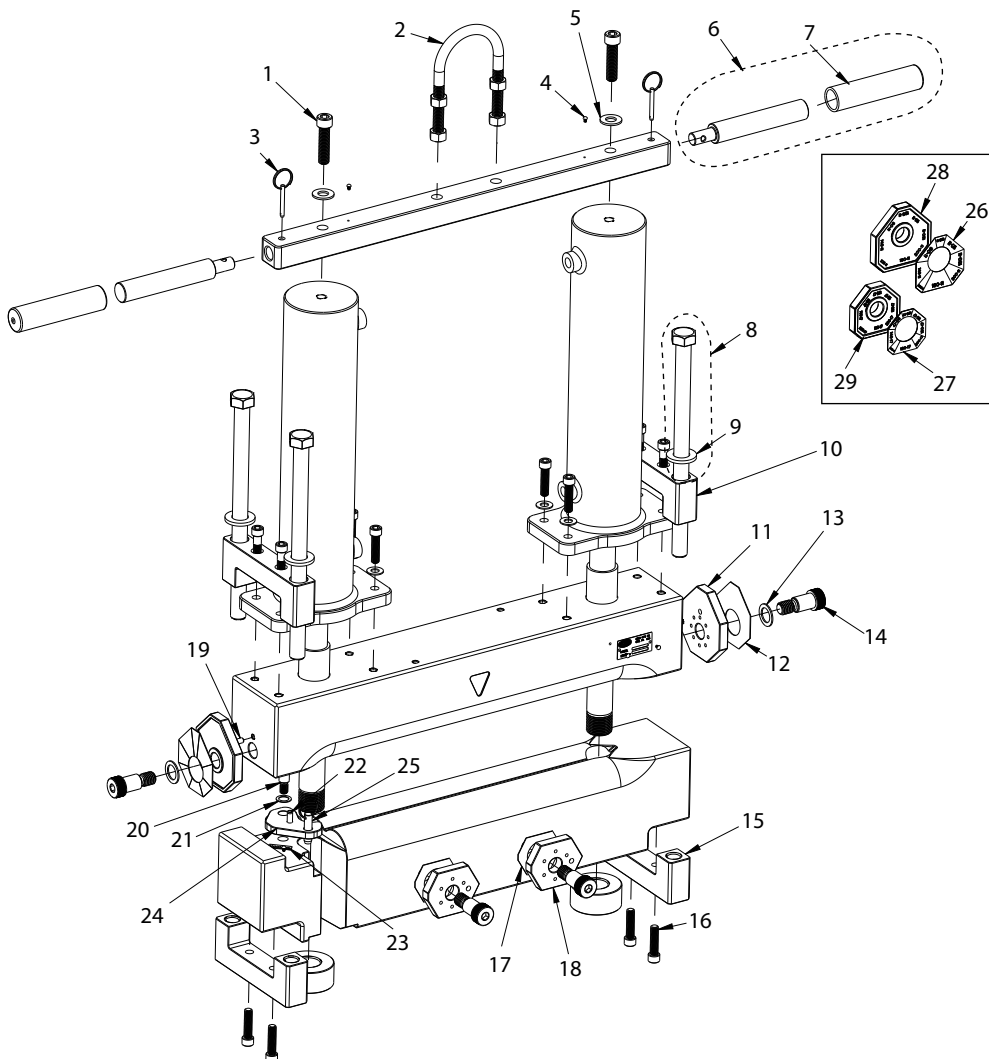

PIPE TOOLS & VISES
SINCE 1896

Bear Hug™ PE Squeeze Tool: PES8BT, PES8BTM

Replacement Parts

Parts List

Ref No.	Item Code	Description	Qty.
30	54289	PES8BT STICKER (3)	1
31	94322	COUPLER SET	1
32	94324	HYD. NIPPLE CONNECTOR	1
33	37772	CHAIN LANYARD	3

Parts List

Ref. No.	Item Code	Description	Qty.
1	37771	1/2" SOCKET HEAD CAP SCREW	2
2	37774	U-BOLT & NUTS	1
3	37762	HANDLE QUICK RELEASE PIN	2
4	37710	SCREW NAIL	5
5	35316	1/2" FLAT WASHER	2
6	98377	HANDLE & GRIP	2
7	40095	HANDLE GRIP	2
8	98376	SADDLE BOLT & WASHER	4
9	37763	GRADE 8 SADDLE BOLT WASHER	4
10	98365	TOP SADDLE CLAMP	2
11	98373	LARGE IMPERIAL STOP	2
12	54344	LARGE IMPERIAL STOP STICKER	2
<i>98390 Large Stops with Stickers - Imperial - 1 pair</i>			
13	38319	3/4" CURVED SPRING WASHER	2
14	38318	3/4" SOCKET SHOULDER BOLT	2
15	98366	BOTTOM SADDLE CLAMP	2
16	37761	3/8" SOCKET HEAD CAP SCREW	8
17	54345	SMALL IMPERIAL STOP STICKER	2
<i>98391 Small Stops with Stickers - Imperial - 1 pair</i>			
18	98374	SMALL IMPERIAL STOP	2
19	98327	BALL PLUNGER	2
20	37766	1/2" SOCKET SHOULDER BOLT	1
21	92761	1/2" CURVED SPRING WASHER	1
22	37768	SLOTTED SPRING PIN	1
23	37770	COMPRESSION SPRING	1
24	98369	LATCH	1
25	37769	LATCH QUICK RELEASE PIN	1
26	54346	METRIC STOP STICKER SDR II	2
27	54347	METRIC STOP STICKER SDR 17	2
28	98378	METRIC STOP SDR 11	2
<i>98392 SDR 11 Stops with Stickers - Metric - 1 pair</i>			
29	98379	METRIC STOP SDR 17	2
<i>98393 SDR 17 Stops with Stickers - Metric - 1 pair</i>			