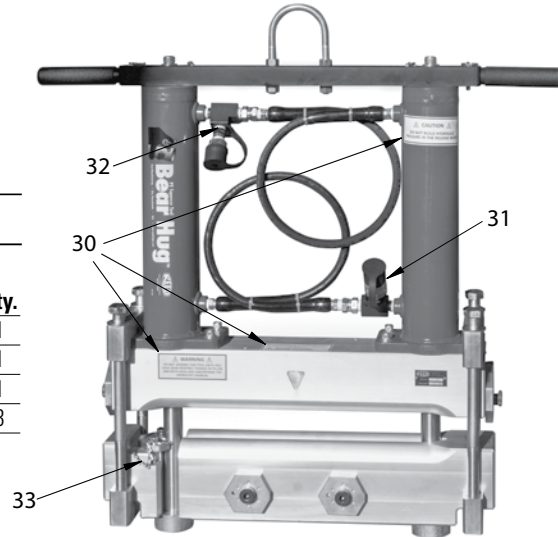

PIPE TOOLS & VISES
SINCE 1896

Bear Hug™ PE Squeeze Tool: PES8BT, PES8BTM

Replacement Parts

Parts List

Ref No.	Item Code	Description	Qty.
30	54289	PES8BT STICKER (3)	1
31	94322	COUPLER SET	1
32	94324	HYD. NIPPLE CONNECTOR	1
33	37772	CHAIN LANYARD	3

Parts List

Ref. No.	Item Code	Description	Qty.
1	37771	1/2" SOCKET HEAD CAP SCREW	2
2	37774	U-BOLT & NUTS	1
3	37762	HANDLE QUICK RELEASE PIN	2
4	37710	SCREW NAIL	5
5	35316	1/2" FLAT WASHER	2
6	98377	HANDLE & GRIP	2
7	40095	HANDLE GRIP	2
8	98376	SADDLE BOLT & WASHER	4
9	37763	GRADE 8 SADDLE BOLT WASHER	4
10	98365	TOP SADDLE CLAMP	2
11	98373	LARGE IMPERIAL STOP	2
12	54344	LARGE IMPERIAL STOP STICKER	2
<i>98390 Large Stops with Stickers - Imperial - 1 pair</i>			
13	38319	3/4" CURVED SPRING WASHER	2
14	38318	3/4" SOCKET SHOULDER BOLT	2
15	98366	BOTTOM SADDLE CLAMP	2
16	37761	3/8" SOCKET HEAD CAP SCREW	8
17	54345	SMALL IMPERIAL STOP STICKER	2
<i>98391 Small Stops with Stickers - Imperial - 1 pair</i>			
18	98374	SMALL IMPERIAL STOP	2
19	98327	BALL PLUNGER	2
20	37766	1/2" SOCKET SHOULDER BOLT	1
21	92761	1/2" CURVED SPRING WASHER	1
22	37768	SLOTTED SPRING PIN	1
23	37770	COMPRESSION SPRING	1
24	98369	LATCH	1
25	37769	LATCH QUICK RELEASE PIN	1
26	54346	METRIC STOP STICKER SDR II	2
27	54347	METRIC STOP STICKER SDR 17	2
28	98378	METRIC STOP SDR 11	2
<i>98392 SDR 11 Stops with Stickers - Metric - 1 pair</i>			
29	98379	METRIC STOP SDR 17	2
<i>98393 SDR 17 Stops with Stickers - Metric - 1 pair</i>			