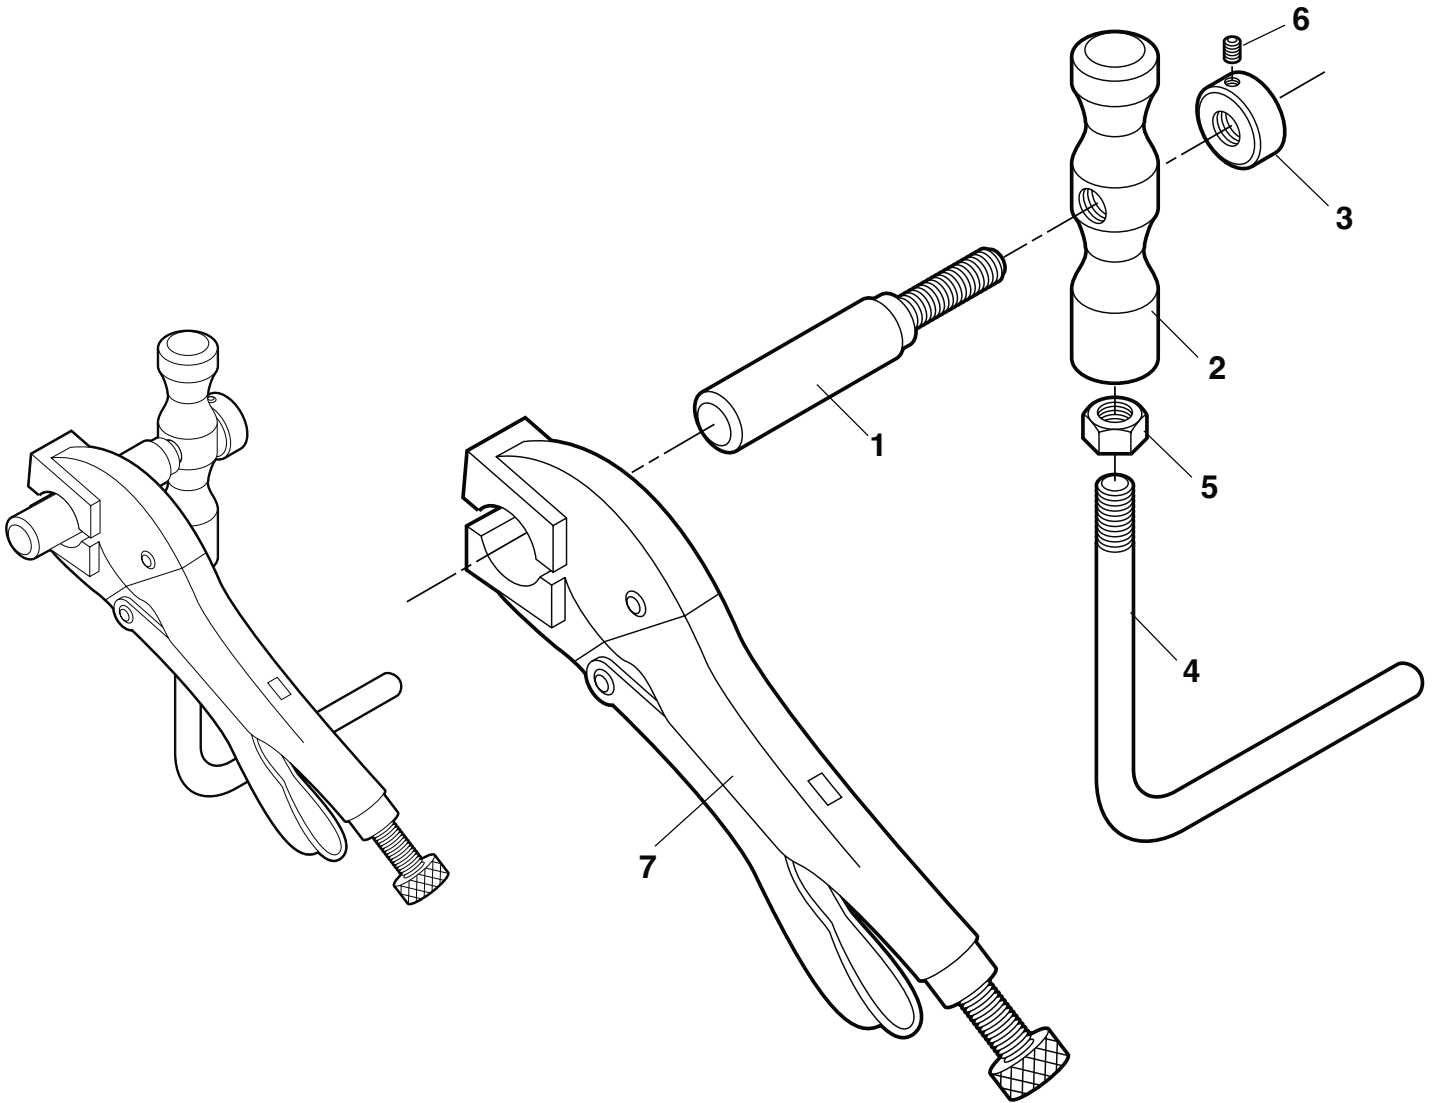

# Flare Tools for Plastic Water Service Lines

Applies to: 04200, 04202

Replacement Parts

## Parts List

Ref. No.	Description	SFPE 3/4	SFPE 1	Qty
		#04200 Item Code	#04202 Item Code	
1	Pilot Plug	94260	94261	1
2	Flare Head	94056	94059	1
3	Locknut	94058	94062	1
4	Handle	94057	94057	1
5	Jam Nut	30050	30050	1
6	Set Screw	30094	30094	1
7	Clamping Pliers	94066	94068	1