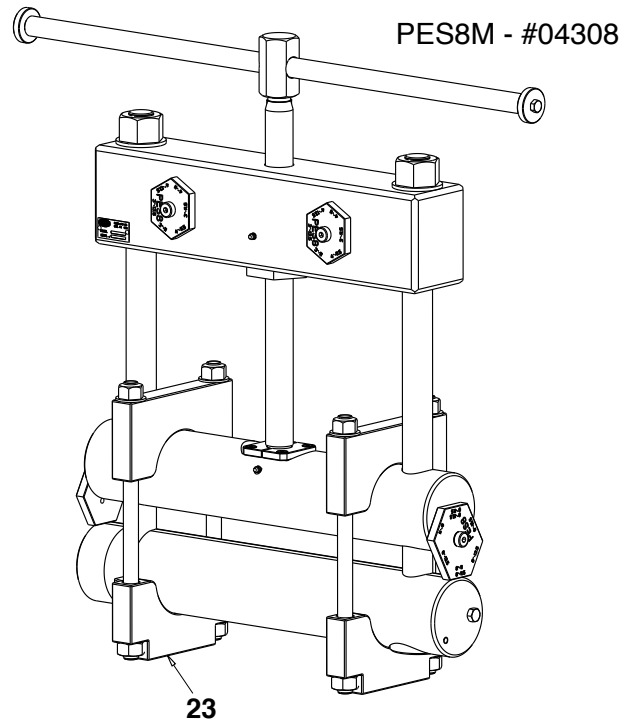

## Replacement Parts

### Parts List

| Ref. No. | Description           | Item Code | Qty. Used |
|----------|-----------------------|-----------|-----------|
| 1        | Handle Rod            | 48331     | 1         |
| 2        | Handle Cap            | 98311     | 2         |
| 3        | Main Screw            | 98312     | 1         |
| 4        | Tie Rod               | 98313     | 2         |
| 5        | Head                  | 98314     | 1         |
| 6        | Acme Nut              | 98315     | 1         |
| 7        | Retainer Plate        | 98316     | 2         |
| 8        | Crosshead Bar         | 98330     | 1         |
| 9        | Thrust Cup            | 98317     | 1         |
| 10*      | Large Stops 6-8"      | 98319     | pair      |
| 11*      | Small Stops 3-4"      | 98320     | pair      |
| 12       | Bottom Bar            | 98332     | 1         |
| 13       | Tie Rod End           | 98322     | 2         |
| 14       | Grease Fitting        | 98323     | 2         |
| 15       | Flat Head Cap Screw   | 30040     | 8         |
| 16       | Heavy Hex Nut         | 38311     | 2         |
| 17       | Flat Washer           | 38312     | 2         |
| 18       | Ball Plunger          | 98327     | 2         |
| 19       | Hex Bolt              | 38317     | 1         |
| 20       | Shoulder Bolt         | 38314     | 4         |
| 21       | Hex Bolt 3/8 X 1      | 30044     | 2         |
| 22       | Spring Washer         | 92761     | 2         |
| 23       | Clamp Assembly        | 04311     | 2         |
| 24       | Bottom Clamp Bar      | 98336     | 1         |
| 25       | Clamp Rod             | 98326     | 2         |
| 26       | Hex Nut               | 38310     | 2         |
| 27       | Flat Washer           | 38316     | 2         |
| 28       | Top Clamp Bar         | 98335     | 1         |
| 29       | Web Sling (not shown) | 98329     | 1         |