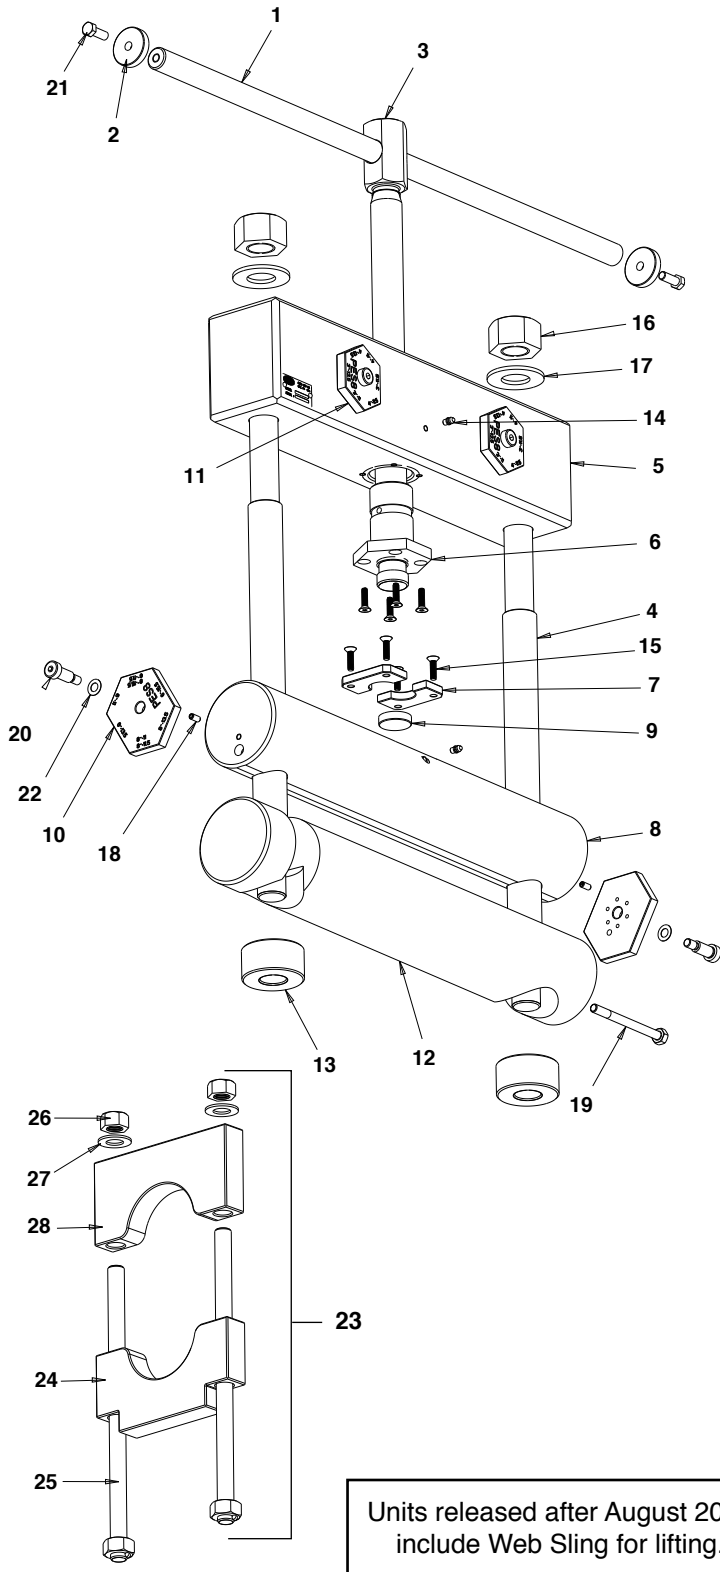

# PES8M PE Squeeze-Off Tool

## Replacement Parts

### Parts List

| Ref. No. | Description           | Item Code | Qty. Used |
|----------|-----------------------|-----------|-----------|
| 1        | Handle Rod            | 48331     | 1         |
| 2        | Handle Cap            | 98311     | 2         |
| 3        | Main Screw            | 98312     | 1         |
| 4        | Tie Rod               | 98313     | 2         |
| 5        | Head                  | 98314     | 1         |
| 6        | Acme Nut              | 98315     | 1         |
| 7        | Retainer Plate        | 98316     | 2         |
| 8        | Crosshead Bar         | 98330     | 1         |
| 9        | Thrust Cup            | 98317     | 1         |
| 10*      | Large Stops 6-8"      | 98319     | pair      |
| 11*      | Small Stops 3-4"      | 98320     | pair      |
| 12       | Bottom Bar            | 98332     | 1         |
| 13       | Tie Rod End           | 98322     | 2         |
| 14       | Grease Fitting        | 98323     | 2         |
| 15       | Flat Head Cap Screw   | 30040     | 8         |
| 16       | Heavy Hex Nut         | 38311     | 2         |
| 17       | Flat Washer           | 38312     | 2         |
| 18       | Ball Plunger          | 98327     | 2         |
| 19       | Hex Bolt              | 38317     | 1         |
| 20       | Shoulder Bolt         | 38314     | 4         |
| 21       | Hex Bolt 3/8 X 1      | 30044     | 2         |
| 22       | Spring Washer         | 92761     | 2         |
| 23       | Clamp Assembly        | 04311     | 2         |
| 24       | Bottom Clamp Bar      | 98336     | 1         |
| 25       | Clamp Rod             | 98326     | 2         |
| 26       | Hex Nut               | 38310     | 2         |
| 27       | Flat Washer           | 38316     | 2         |
| 28       | Top Clamp Bar         | 98335     | 1         |
| 29       | Web Sling (not shown) | 98329     | 1         |