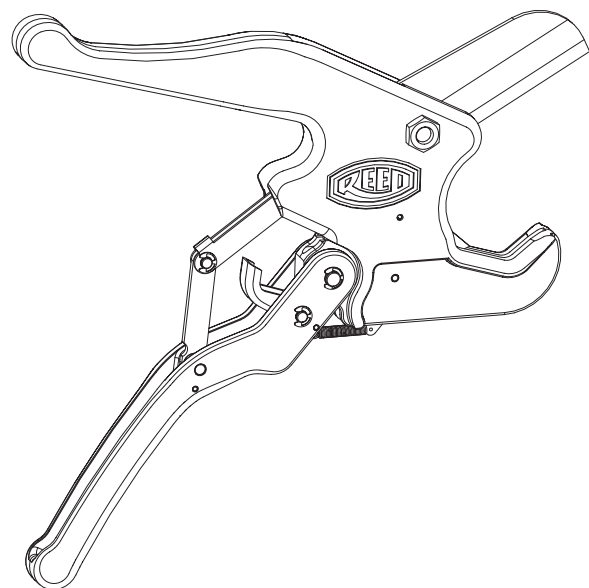

PIPE TOOLS & VISES
SINCE 1896

RS7290 Ratchet Shears

Replacement Parts

Parts List

Ref. No.	Description	Item Code	Qty. Used
1	BLADE	94555	1
2	FLAT LINK	44558	1
3	FORMED LINK	44559	1
4	SHEAR BODY	94551	1
5	HEX NUT	34550	1
6	WAVY WASHER	34551	3
7	BLADE PIVOT SCREW	44551	1
8	BODY BUSHING	40163	1
9	SPRING PIN	34552	2
10	HANDLE	94552	1
11	PIVOT PIN HANDLE	44552	1
12	PAWL PIVOT PIN	44553	1
13	TORSION SPRING	44554	1
14	RATCHET PAWL	44555	1
15	LARGE E-CUP	34553	2
16	TENSION SPRING	44556	1
17	ROCKER	44557	1
18	ROCKER PIVOT PIN	34554	1
19	SMALL E-CUP	34555	6
20	LINK PIN	34556	2
21	LINKAGE PIVOT	44550	1
22	SHORT SPRING PIN	34557	1