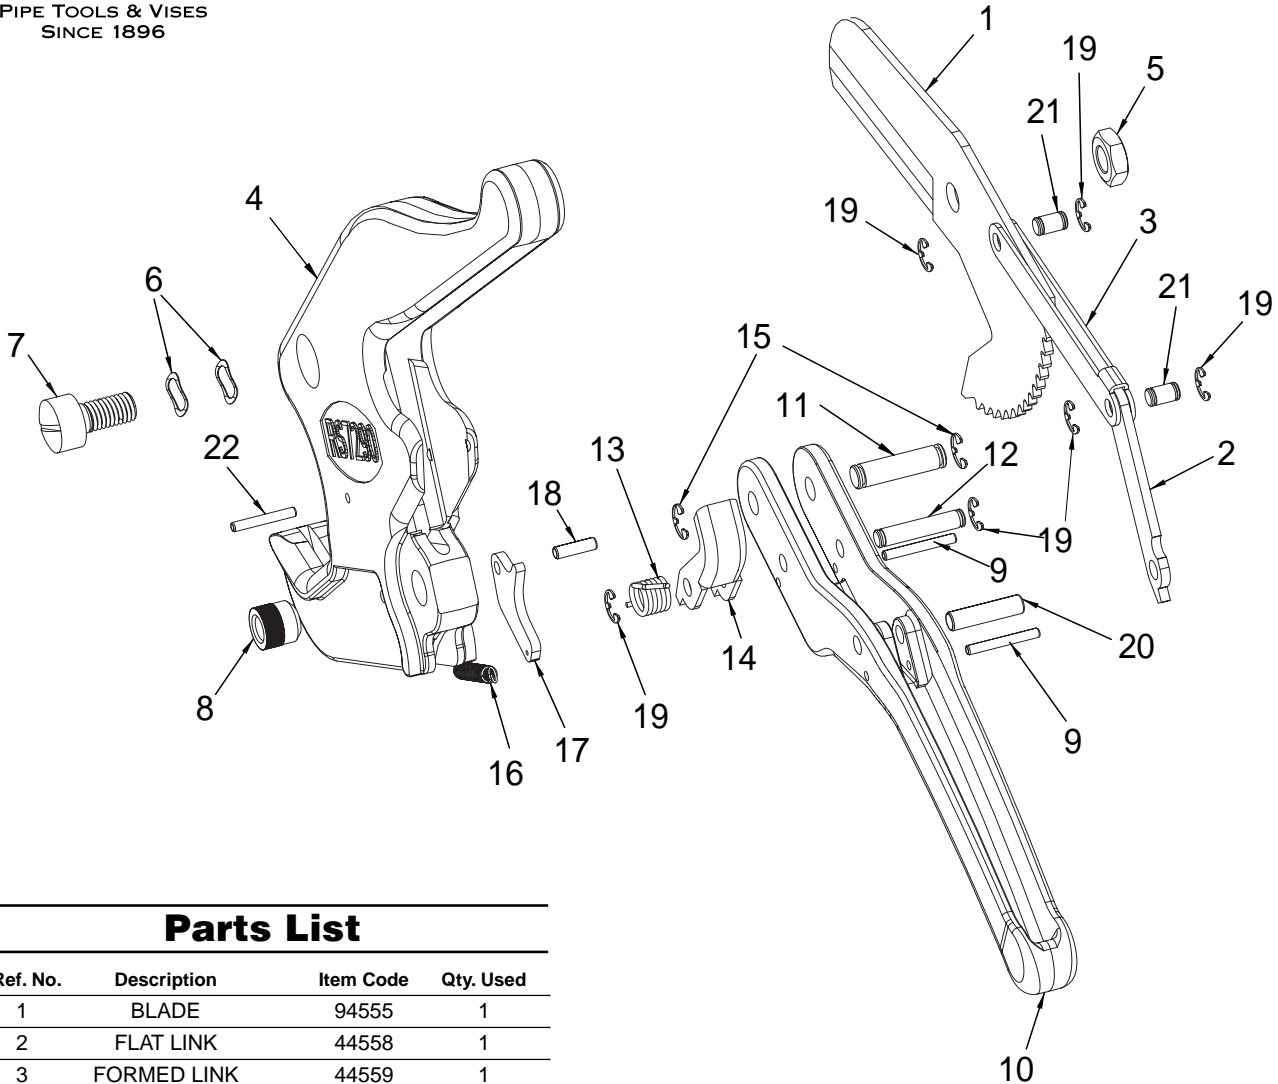

PIPE TOOLS & VISES
SINCE 1896

RS7290 Ratchet Shears

Replacement Parts

Parts List

Ref. No.	Description	Item Code	Qty. Used
1	BLADE	94555	1
2	FLAT LINK	44558	1
3	FORMED LINK	44559	1
4	SHEAR BODY	94551	1
5	HEX NUT	34550	1
6	WAVY WASHER	34551	3
7	BLADE PIVOT SCREW	44551	1
8	BODY BUSHING	40163	1
9	SPRING PIN	34552	2
10	HANDLE	94552	1
11	PIVOT PIN HANDLE	44552	1
12	PAWL PIVOT PIN	44553	1
13	TORSION SPRING	44554	1
14	RATCHET PAWL	44555	1
15	LARGE E-CUP	34553	2
16	TENSION SPRING	44556	1
17	ROCKER	44557	1
18	ROCKER PIVOT PIN	34554	1
19	SMALL E-CUP	34555	6
20	LINK PIN	34556	2
21	LINKAGE PIVOT	44550	1
22	SHORT SPRING PIN	34557	1